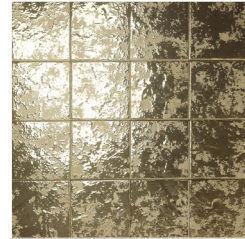

Golden Stone

6"x6" Bright
189110